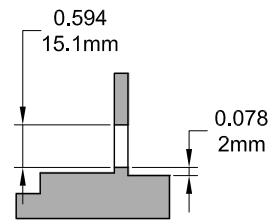

Eclipse Dual Arm Operator (Low Profile)

Left Hand Shown , Cover Closed

132630R1 - LS

Left Hand Shown , Cover Open

132630R1 - LS

Left Hand Shown , No Cover

132630R1 - LS

Cover Closed

Cover Open

Profile Cut Out

Product Name	Part Number	" A "
Eclipse Dual Arm Operator (Low Profile) , RH	132630R1 - RS	18.834"
Eclipse Dual Arm Operator (Low Profile) , LH	132630R1 - LS	18.834"
Eclipse Short Arm Dual Arm Operator (Low Profile) , RH	132630SR1 - RS	15.945"
Eclipse Short Arm Dual Arm Operator (Low Profile) , LH	132630SR1 - LS	15.945"

Eclipse Handle/Cover

Left hand shown

Track 190056

Stud Bracket (Right Hand Shown)

Part Number	Material	Hand
190463	Steel	RH
190464	Steel	LH