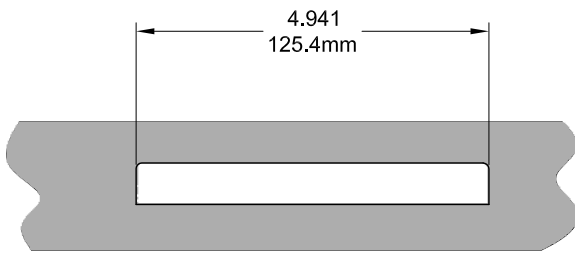

Eclipse Dual Arm Operator (Low Profile)

Left Hand Shown , Cover Closed

132630R1 - LS

Left Hand Shown , Cover Open

132630R1 - LS

Left Hand Shown , No Cover

132630R1 - LS

Cover Closed

Cover Open

Profile Cut Out

Product Name	Part Number	" A "
Eclipse Dual Arm Operator (Low Profile) , RH	132630R1 - RS	18.834"
Eclipse Dual Arm Operator (Low Profile) , LH	132630R1 - LS	18.834"
Eclipse Short Arm Dual Arm Operator (Low Profile) , RH	132630SR1 - RS	15.945"
Eclipse Short Arm Dual Arm Operator (Low Profile) , LH	132630SR1 - LS	15.945"

Eclipse Handle/Cover

Left hand shown

Track 190056

Stud Bracket (Right Hand Shown)

Part Number	Material	Hand
190463	Steel	RH
190464	Steel	LH