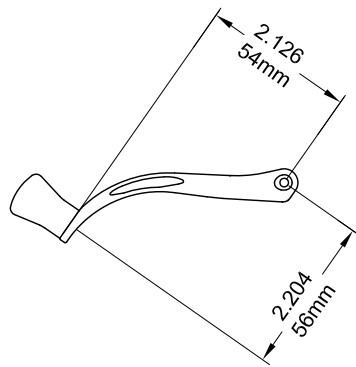

Eclipse Dual Arm Operator (Low Profile)

Left Hand Shown , Cover Closed

132630R1 - LS

Left Hand Shown , Cover Open

132630R1 - LS

Left Hand Shown , No Cover

132630R1 - LS

Cover Closed

Cover Open

Profile Cut Out

Product Name	Part Number	" A "
Eclipse Dual Arm Operator (Low Profile) , RH	132630R1 - RS	18.834"
Eclipse Dual Arm Operator (Low Profile) , LH	132630R1 - LS	18.834"
Eclipse Short Arm Dual Arm Operator (Low Profile) , RH	132630SR1 - RS	15.945"
Eclipse Short Arm Dual Arm Operator (Low Profile) , LH	132630SR1 - LS	15.945"

Eclipse Handle/Cover

Left hand shown

Track 190056

Stud Bracket (Right Hand Shown)

Part Number	Material	Hand
190463	Steel	RH
190464	Steel	LH