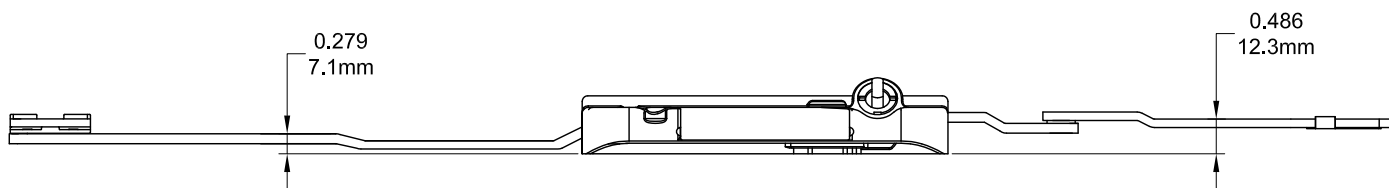

Eclipse Dual Arm Operator (Low Profile)

Left Hand Shown , Cover Closed

132630R1 - LS

Left Hand Shown , Cover Open

132630R1 - LS

Left Hand Shown , No Cover

132630R1 - LS

Cover Closed

Cover Open

Profile Cut Out

Product Name	Part Number	" A "
Eclipse Dual Arm Operator (Low Profile) , RH	132630R1 - RS	18.834"
Eclipse Dual Arm Operator (Low Profile) , LH	132630R1 - LS	18.834"
Eclipse Short Arm Dual Arm Operator (Low Profile) , RH	132630SR1 - RS	15.945"
Eclipse Short Arm Dual Arm Operator (Low Profile) , LH	132630SR1 - LS	15.945"

Eclipse Handle/Cover

Left hand shown

Track 190056

Stud Bracket (Right Hand Shown)

Part Number	Material	Hand
190463	Steel	RH
190464	Steel	LH