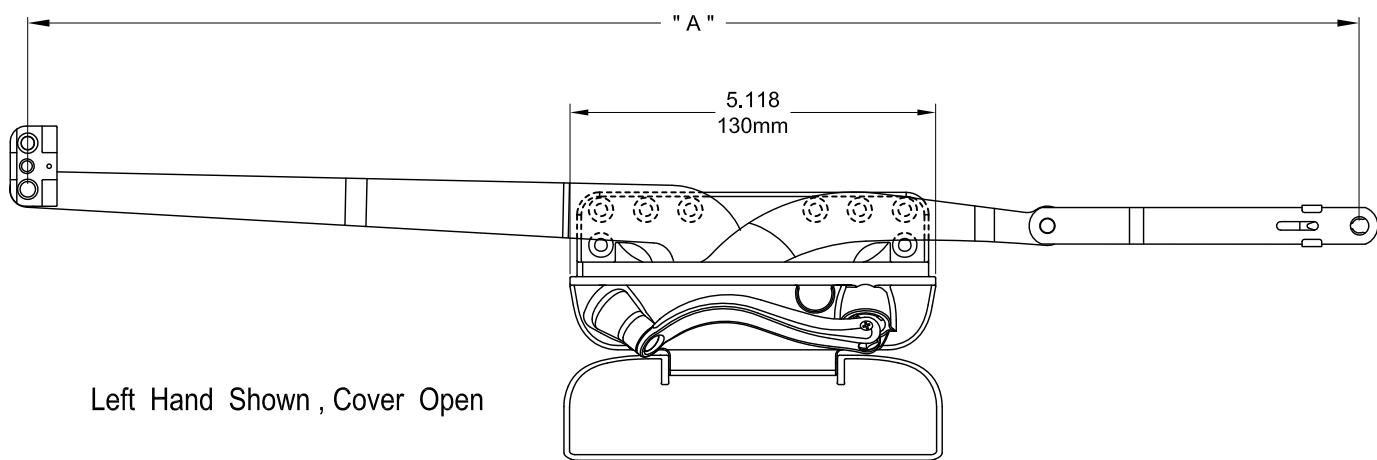

Eclipse Dual Arm Operator (Low Profile)

Left Hand Shown , Cover Closed

132630R1 - LS

Left Hand Shown , Cover Open

132630R1 - LS

Left Hand Shown , No Cover

132630R1 - LS

Cover Closed

Cover Open

Profile Cut Out

Product Name	Part Number	" A "
Eclipse Dual Arm Operator (Low Profile) , RH	132630R1 - RS	18.834"
Eclipse Dual Arm Operator (Low Profile) , LH	132630R1 - LS	18.834"
Eclipse Short Arm Dual Arm Operator (Low Profile) , RH	132630SR1 - RS	15.945"
Eclipse Short Arm Dual Arm Operator (Low Profile) , LH	132630SR1 - LS	15.945"

Eclipse Handle/Cover

Left hand shown

Track 190056

Stud Bracket (Right Hand Shown)

Part Number	Material	Hand
190463	Steel	RH
190464	Steel	LH