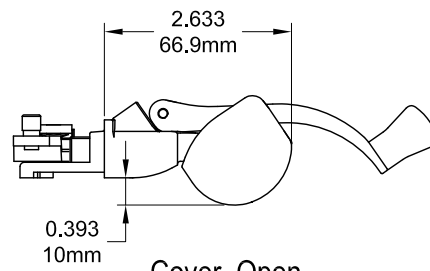

Eclipse Dual Arm Operator (Low Profile)

Left Hand Shown , Cover Closed

132630R1 - LS

Left Hand Shown , Cover Open

132630R1 - LS

Left Hand Shown , No Cover

132630R1 - LS

Cover Closed

Cover Open

Profile Cut Out

Product Name	Part Number	" A "
Eclipse Dual Arm Operator (Low Profile) , RH	132630R1 - RS	18.834"
Eclipse Dual Arm Operator (Low Profile) , LH	132630R1 - LS	18.834"
Eclipse Short Arm Dual Arm Operator (Low Profile) , RH	132630SR1 - RS	15.945"
Eclipse Short Arm Dual Arm Operator (Low Profile) , LH	132630SR1 - LS	15.945"

Eclipse Handle/Cover

Left hand shown

Track 190056

Stud Bracket (Right Hand Shown)

Part Number	Material	Hand
190463	Steel	RH
190464	Steel	LH