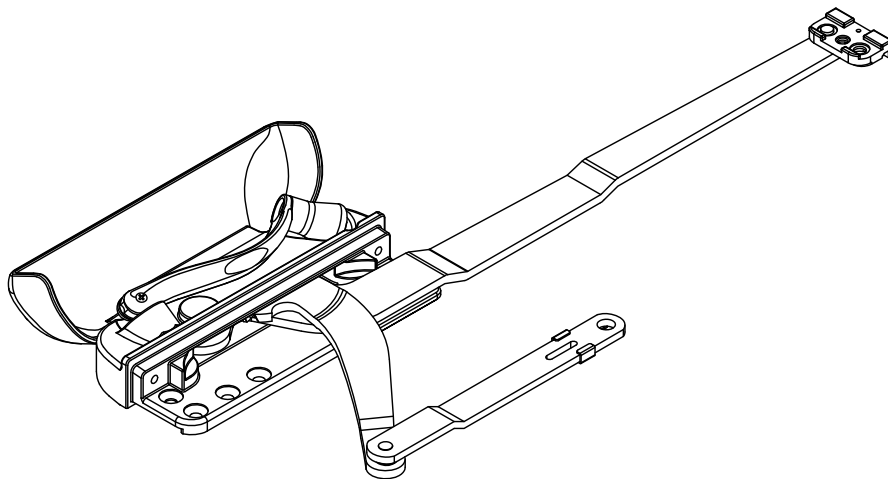

Eclipse Dual Arm Operator (Low Profile)

Left Hand Shown , Cover Closed

132630R1 - LS

Left Hand Shown , Cover Open

132630R1 - LS

Left Hand Shown , No Cover

132630R1 - LS

Cover Closed

Cover Open

Profile Cut Out

Product Name	Part Number	" A "
Eclipse Dual Arm Operator (Low Profile) , RH	132630R1 - RS	18.834"
Eclipse Dual Arm Operator (Low Profile) , LH	132630R1 - LS	18.834"
Eclipse Short Arm Dual Arm Operator (Low Profile) , RH	132630SR1 - RS	15.945"
Eclipse Short Arm Dual Arm Operator (Low Profile) , LH	132630SR1 - LS	15.945"

Eclipse Handle/Cover

Left hand shown

Track 190056

Stud Bracket (Right Hand Shown)

Part Number	Material	Hand
190463	Steel	RH
190464	Steel	LH