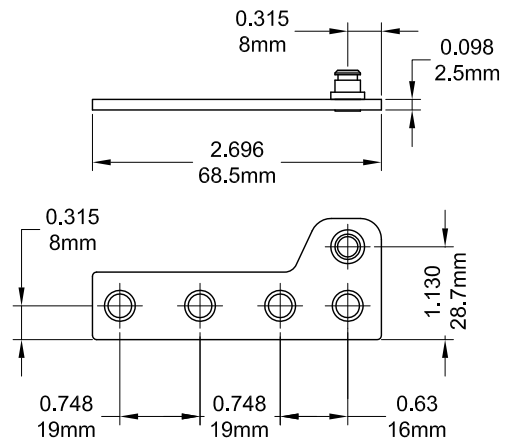

Cover Open

Profile Cut Out

Product Name	Part Number	" A "
Eclipse Dual Arm Operator (Low Profile) , RH	132630R1 - RS	18.834"
Eclipse Dual Arm Operator (Low Profile) , LH	132630R1 - LS	18.834"
Eclipse Short Arm Dual Arm Operator (Low Profile) , RH	132630SR1 - RS	15.945"
Eclipse Short Arm Dual Arm Operator (Low Profile) , LH	132630SR1 - LS	15.945"

Eclipse Handle/Cover

Left hand shown

Track 190056

Stud Bracket (Right Hand Shown)

Part Number	Material	Hand
190463	Steel	RH
190464	Steel	LH