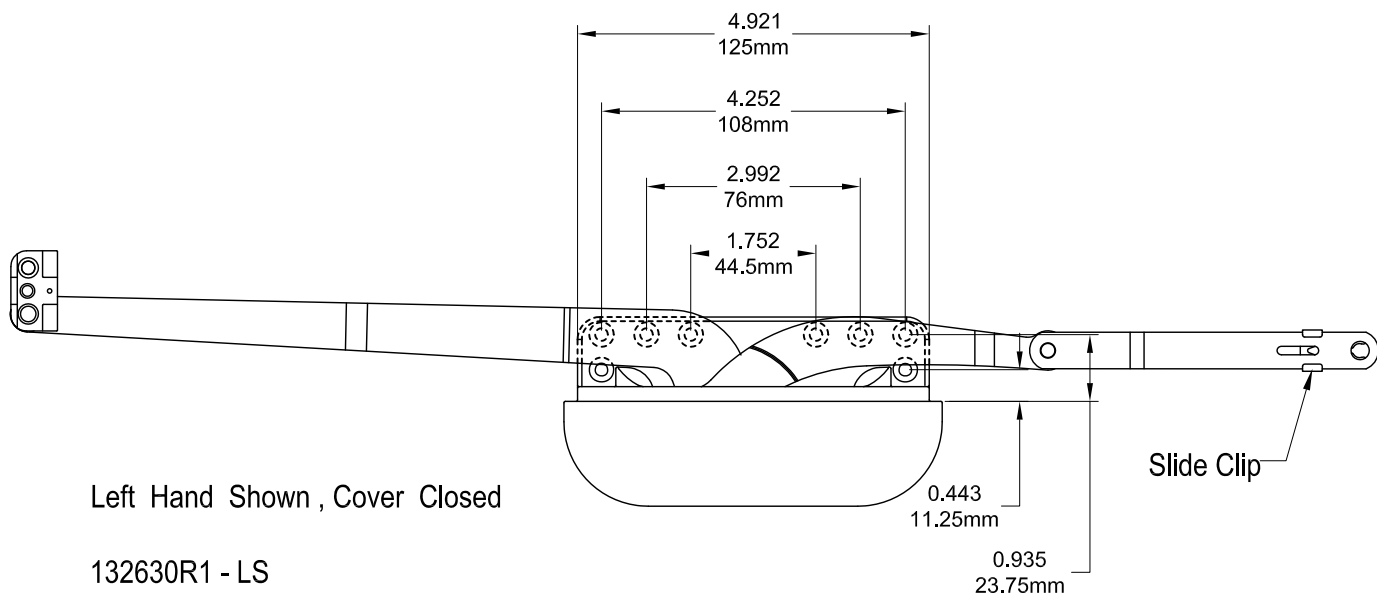

Eclipse Dual Arm Operator (Low Profile)

Left Hand Shown , Cover Closed

132630R1 - LS

Left Hand Shown , Cover Open

132630R1 - LS

Left Hand Shown , No Cover

132630R1 - LS

Cover Closed

Cover Open

Profile Cut Out

Product Name	Part Number	" A "
Eclipse Dual Arm Operator (Low Profile) , RH	132630R1 - RS	18.834"
Eclipse Dual Arm Operator (Low Profile) , LH	132630R1 - LS	18.834"
Eclipse Short Arm Dual Arm Operator (Low Profile) , RH	132630SR1 - RS	15.945"
Eclipse Short Arm Dual Arm Operator (Low Profile) , LH	132630SR1 - LS	15.945"

Eclipse Handle/Cover

Left hand shown

Track 190056

Stud Bracket (Right Hand Shown)

Part Number	Material	Hand
190463	Steel	RH
190464	Steel	LH