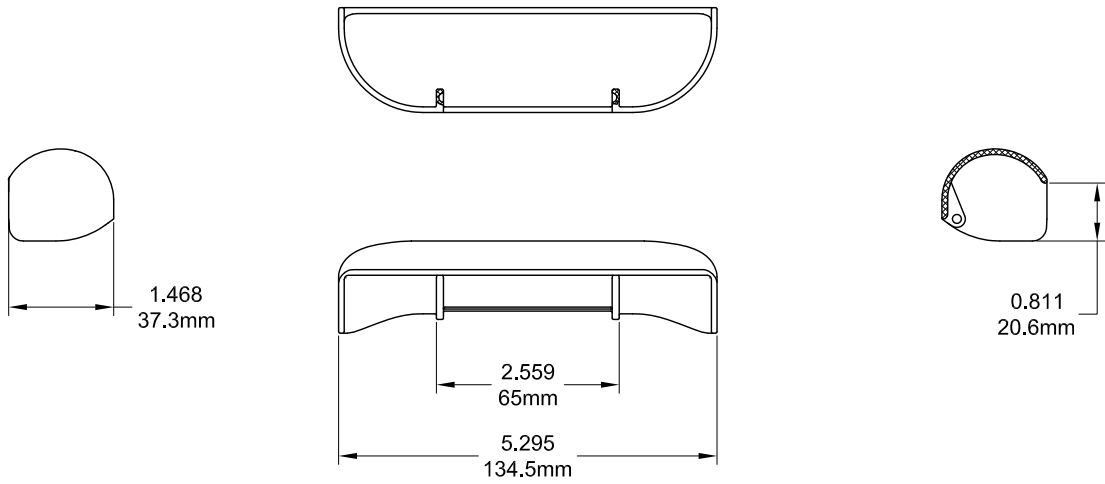

Cover Open

Profile Cut Out

Product Name	Part Number	" A "
Eclipse Dual Arm Operator (Low Profile) , RH	132630R1 - RS	18.834"
Eclipse Dual Arm Operator (Low Profile) , LH	132630R1 - LS	18.834"
Eclipse Short Arm Dual Arm Operator (Low Profile) , RH	132630SR1 - RS	15.945"
Eclipse Short Arm Dual Arm Operator (Low Profile) , LH	132630SR1 - LS	15.945"

Eclipse Handle/Cover

Left hand shown

Track 190056

Stud Bracket (Right Hand Shown)

Part Number	Material	Hand
190463	Steel	RH
190464	Steel	LH