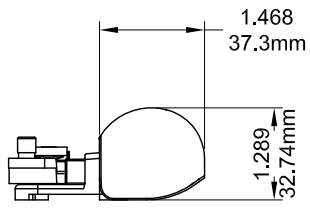

Eclipse Dual Arm Operator (Low Profile)

Left Hand Shown , Cover Closed

132630R1 - LS

Left Hand Shown , Cover Open

132630R1 - LS

Left Hand Shown , No Cover

132630R1 - LS

Cover Closed

Cover Open

Profile Cut Out

Product Name	Part Number	" A "
Eclipse Dual Arm Operator (Low Profile) , RH	132630R1 - RS	18.834"
Eclipse Dual Arm Operator (Low Profile) , LH	132630R1 - LS	18.834"
Eclipse Short Arm Dual Arm Operator (Low Profile) , RH	132630SR1 - RS	15.945"
Eclipse Short Arm Dual Arm Operator (Low Profile) , LH	132630SR1 - LS	15.945"

Eclipse Handle/Cover

Left hand shown

Track 190056

Stud Bracket (Right Hand Shown)

Part Number	Material	Hand
190463	Steel	RH
190464	Steel	LH