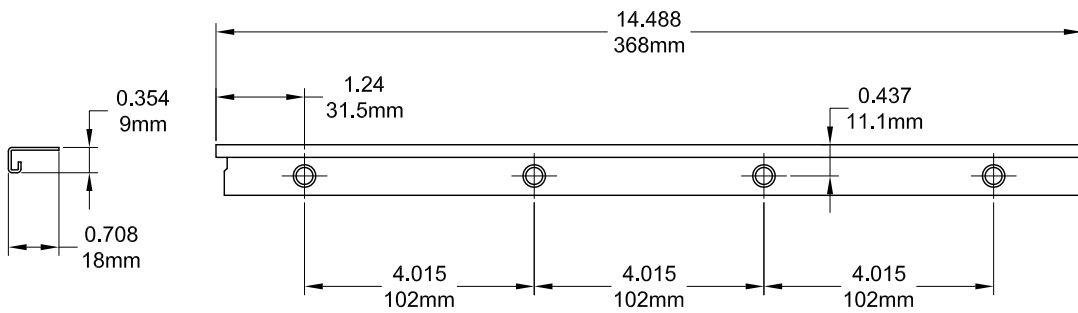

Cover Open

Profile Cut Out

Product Name	Part Number	" A "
Eclipse Dual Arm Operator (Low Profile) , RH	132630R1 - RS	18.834"
Eclipse Dual Arm Operator (Low Profile) , LH	132630R1 - LS	18.834"
Eclipse Short Arm Dual Arm Operator (Low Profile) , RH	132630SR1 - RS	15.945"
Eclipse Short Arm Dual Arm Operator (Low Profile) , LH	132630SR1 - LS	15.945"

Eclipse Handle/Cover

Left hand shown

Track 190056

Stud Bracket (Right Hand Shown)

Part Number	Material	Hand
190463	Steel	RH
190464	Steel	LH